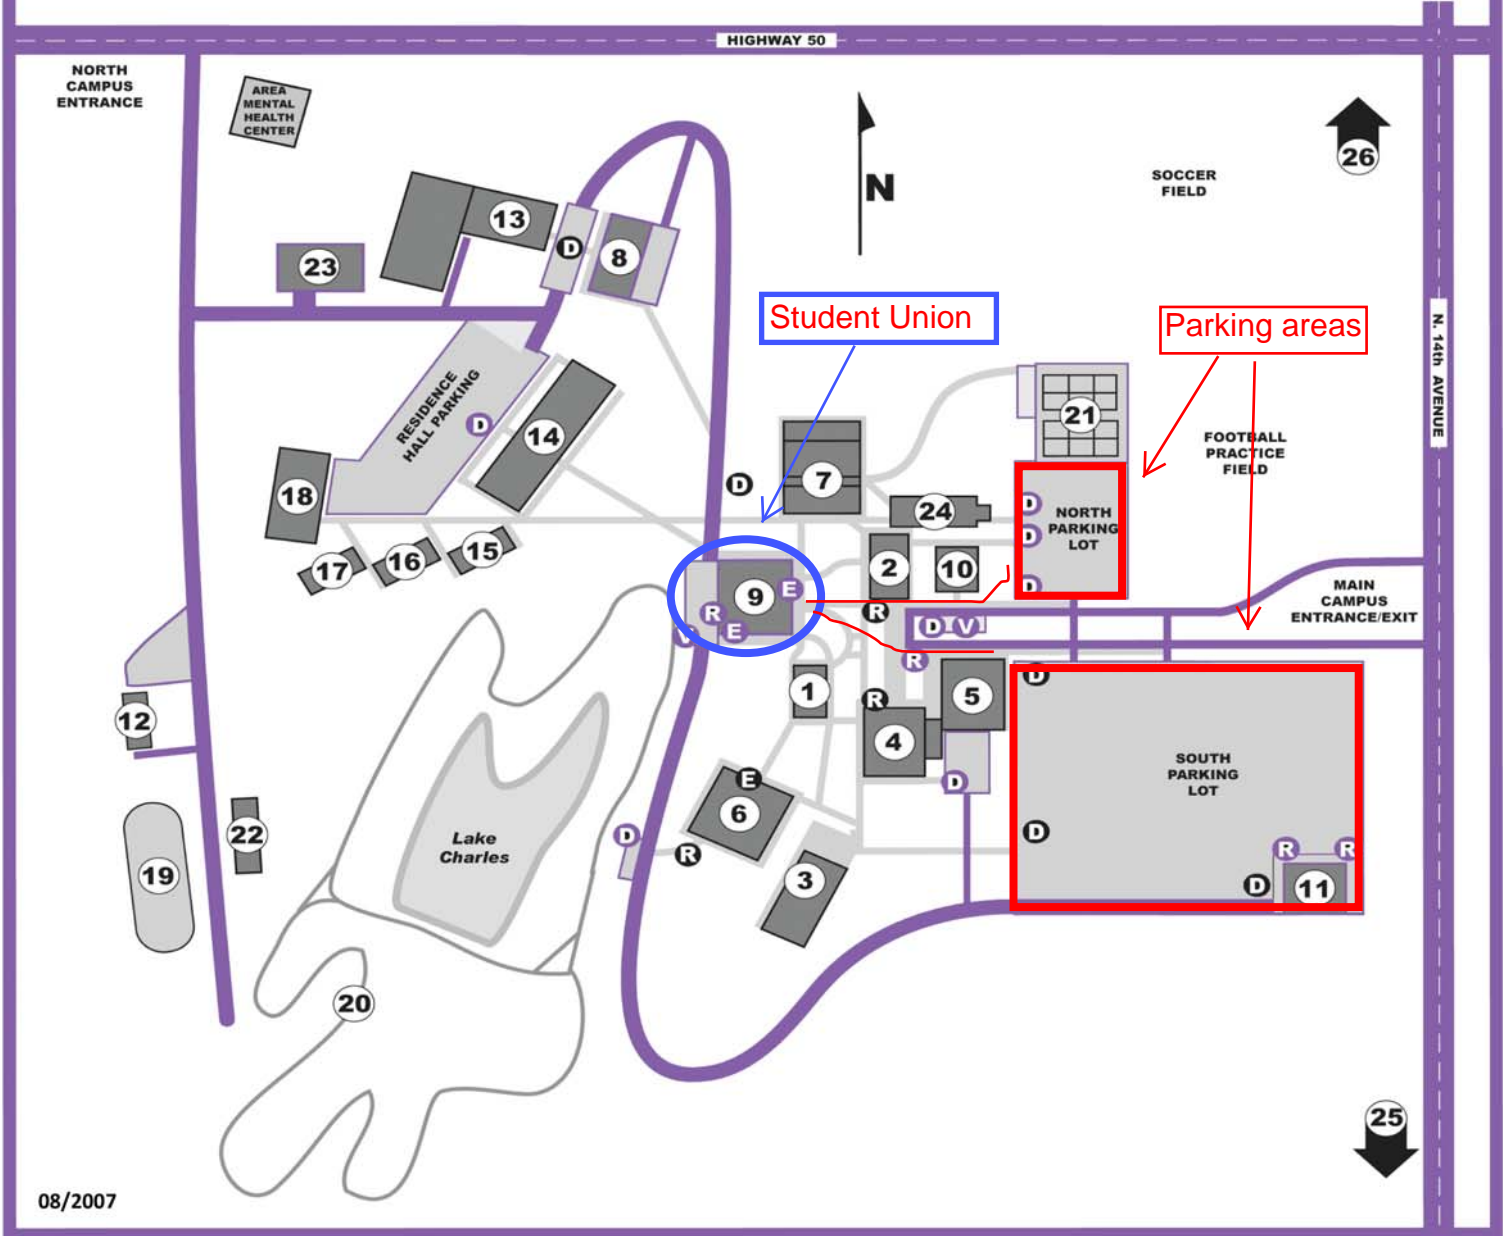

# DCCC CAMPUS MAP

08/2007

**V** Visitor Parking

**D** Disabled Parking

**R** Disabled Ramp

**E** Elevator

- 1 - Administration/Business Services (1970)
- 2 - Science & Math (1970)
- 3 - Humanities (1970)
- 4 - Fine Arts (1970)
- 5 - Theater/Art Gallery (1970)
- 6 - Learning Resource Center/LRC (1970)
- 7 - Physical Education/Wellness Center (1970)
- 8 - Computer Center/Maintenance (1970)
- 9 - Student Union/Bookstore/Admissions (1970)
- 10 - Allied Health (1992)
- 11 - Cosmetology/Child Development Center (1990)
- 12 - Equine Science (1979)
- 13 - Tech Center (1975)
- 14 - Shelden Hall (1972)

- 15 - Sites-Franklin Hall (1978)
- 16 - Russell-Revitte Hall (1980)
- 17 - Gleckler-Zollars Hall (1982)
- 18 - Coleman-Webb Hall (1989)
- 19 - Rodeo Arena (1984)
- 20 - Exercise & Fitness Trail (1985)
- 21 - Tennis & Racquetball Courts (1970)
- 22 - Clyde Tombaugh Astronomy Center (1994)
- 23 - Manufacturing Technology (2005)
- 24 - New Science Building (2007)

**OFF-CAMPUS FACILITIES**

- 25 - Adult Learning Center (1996) - 700 Ave. G
- 26 - KDCC-AM & KONQ-FM Radio (1992) - 3004 N. Ave. A

**DCCC**

Dodge City Community College  
and Area Technical Center